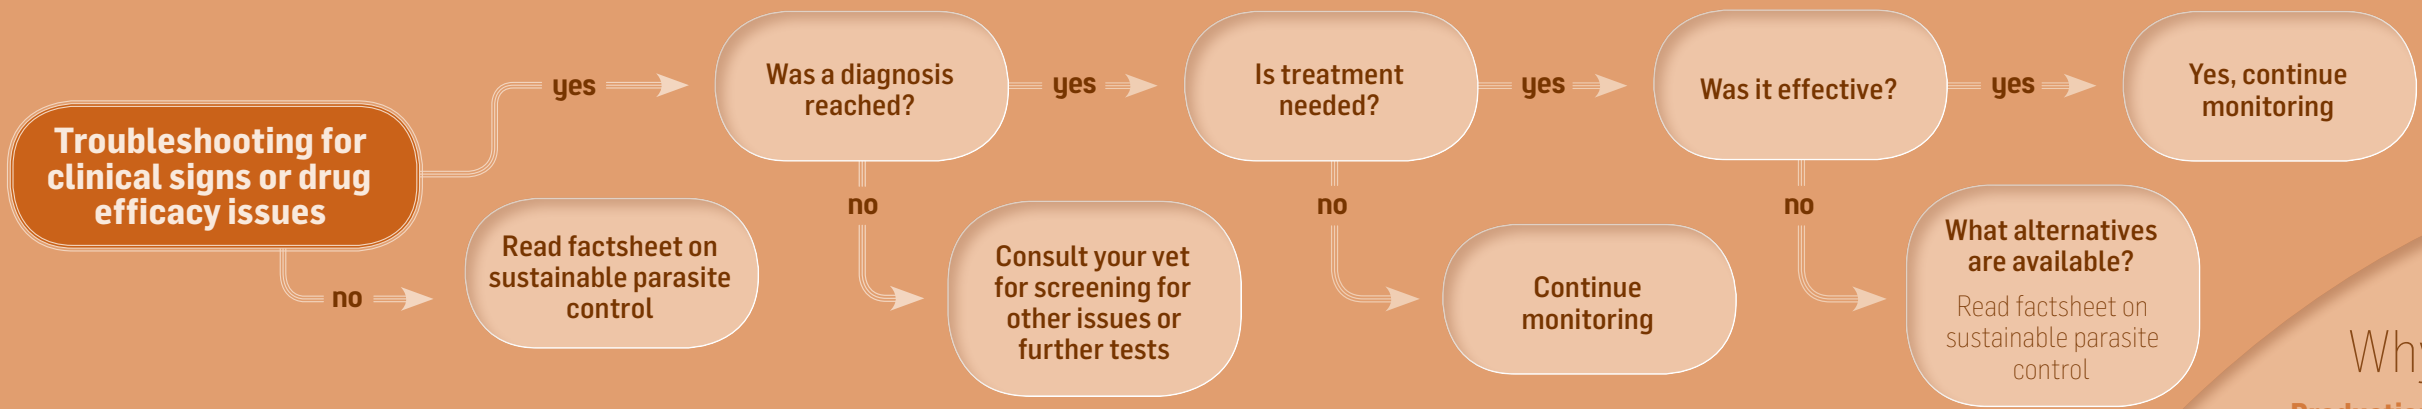

Parasite Monitoring Checklist

Moredun

Moredun Research Institute
Pentlands Science Park
Bush Loan
Penicuik
EH26 0PZ
Tel: 0131 445 5111
 
www.moredun.org.uk

Simple steps to effective parasite monitoring

Why bother monitoring?

Production impacts of parasites on livestock