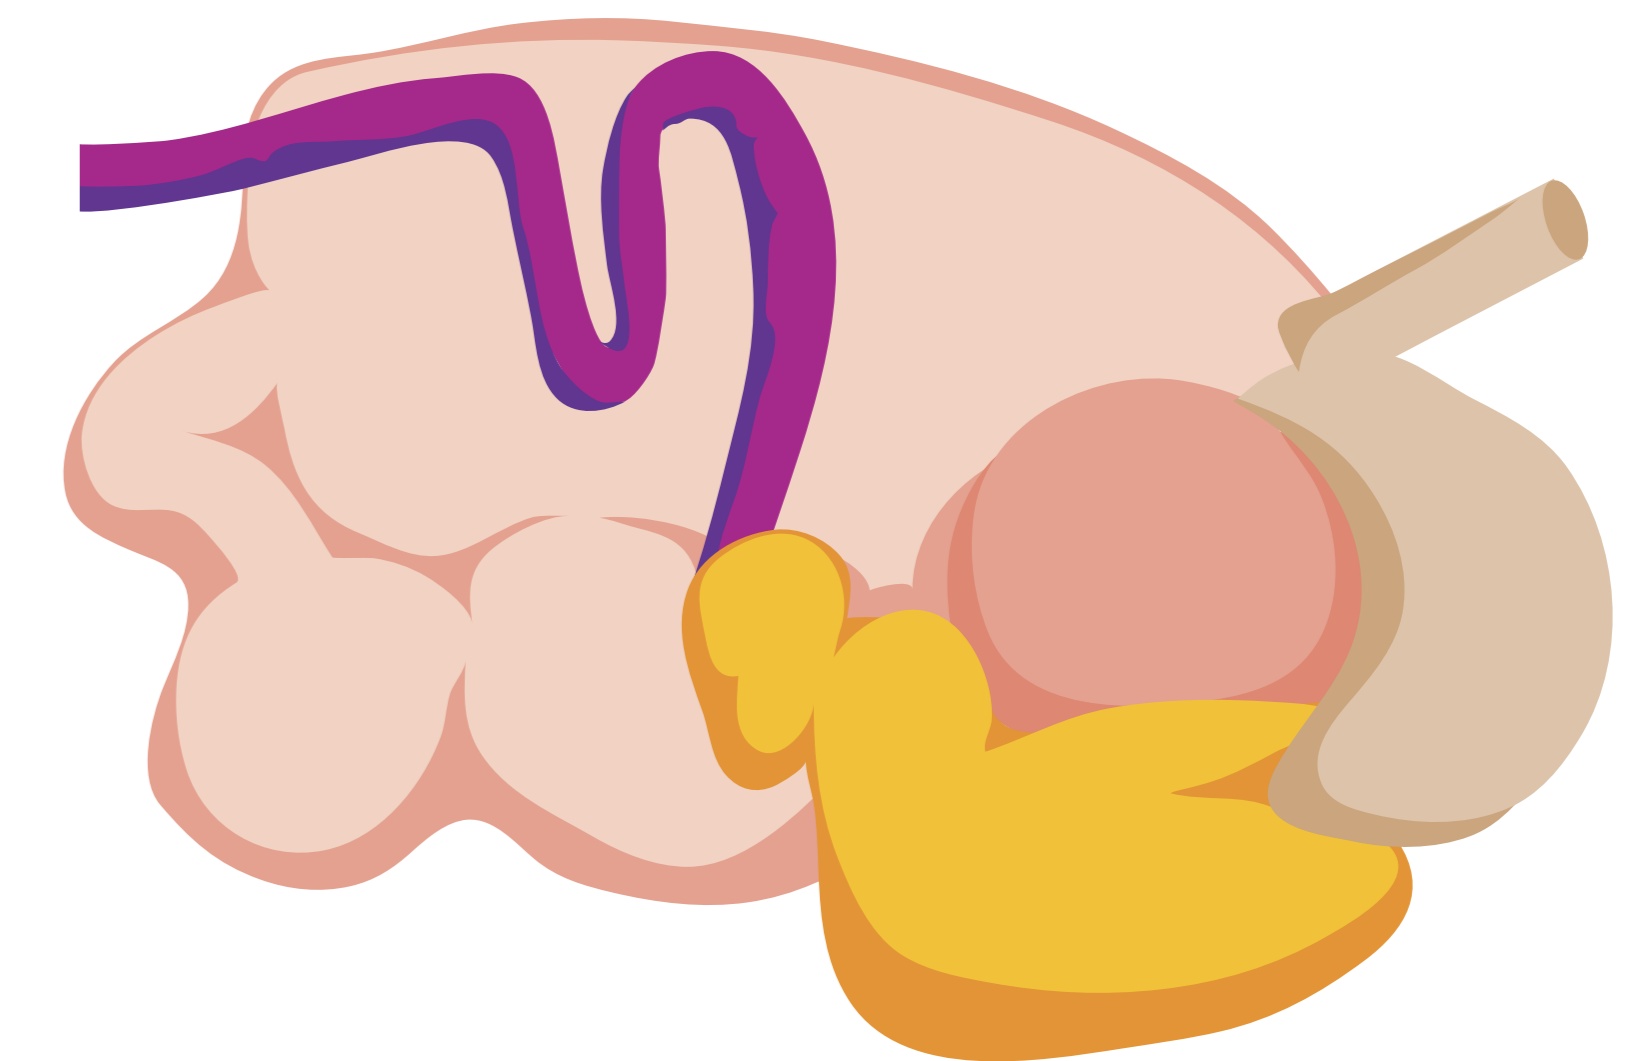

# Roddy the Roundworm and Vincent the Vampire worm life cycles

Sheep eat the larvae by accident and get infected

Larvae grow up into adult worms inside the sheep

The adult worms live in the sheep's abomasum where Roddy burrows into the abomasum wall and Vincent drinks blood

Eggs hatch into larvae on the grass

The worms lay eggs that pass out in the sheep's poo